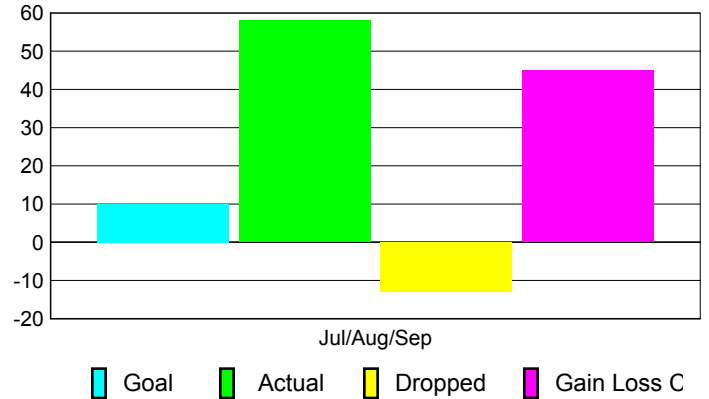

Membership Results 2010-2011

Goal, New, Dropped, Gain/Loss