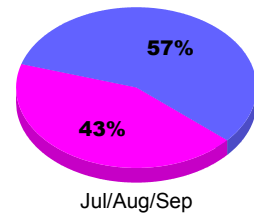

Membership Results
2010-2011

Membership
2009-2010

Month	Net Memb Goal	Actual New Memb	Actual Dropped Memb	Gain/Loss of Memb	Gain/Loss of Memb
Jul/Aug/Sep	10	58	-13	45	14
Totals	10	58	-13	45	14

Membership Results 2010-2011

Goal, New, Dropped, Gain/Loss

Comparison of Membership Gain/Loss

Current Year Compared to the Previous Year

Gender Comparison 2010-2011

■ Male ■ Female